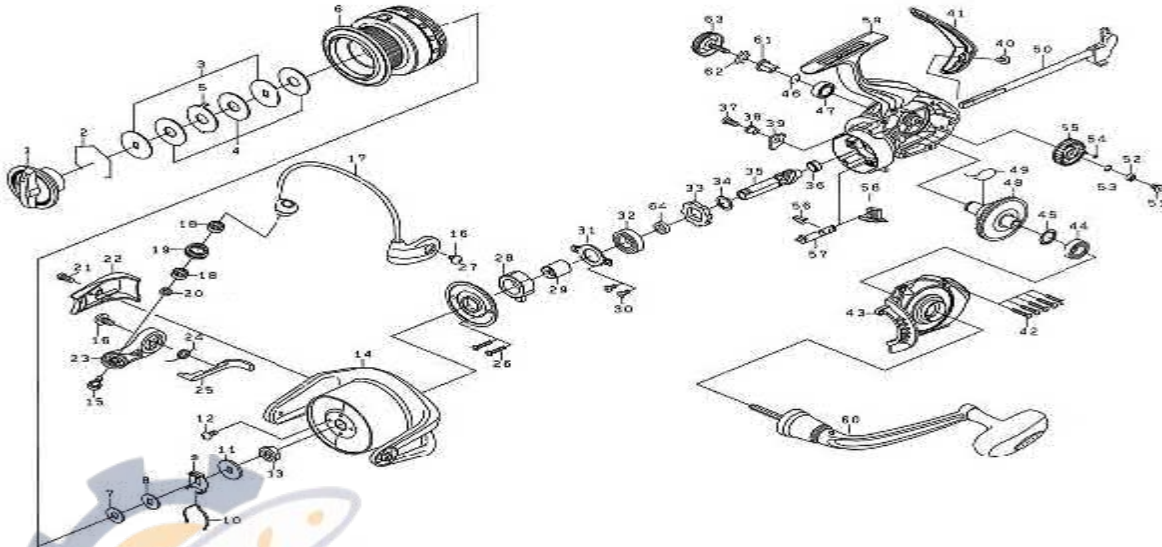

DAWA SPINNING REEL

LAGUNA5000-5BI

Please order by parts number, not key number
Veuillez indiquer le numéro de la pièce (Non "Key" No.)

Key No.	Part No.	Part Name	Key No.	Part No.	Part Name
1	Q19-3001	DRAG KNOB	33	E26-2701	A/R RATCHET
2	F88-4001	DRAG WASHER RET	34	Q21-6000	BEARING RET
3	H17-5101	KEY WASHER	35	Q21-6201	PINION GEAR
4	F75-5504	DRAG WASHER	36	Q18-8501	COLLAR
5	F75-5701	EARED WASHER	37	B00-8601	SCREW
2-6	Q21-6901	SPOOL ASSEMBLY	38	H35-4401	COLLAR
7	F05-0100	WASHER	39	H24-3201	A/R PAWL
8	F05-0002	WASHER	40	G27-0801	SCREW
9	H17-4201	CLICK LEAF SPRING HOLDER	41	Q18-9003	REAR COVER
10	F70-4902	SPOOL CLICK LEAF SPRING	42	G41-0701	SCREW
11	F04-9901	WASHER	43	Q21-6401	SIDE COVER
12	G62-7701	SCREW	44	H73-5002	BALL BEARING
13	H49-5901	ROTOR NUT	45	371-2800	WASHER
14	H17-3313	ROTOR	46	H04-7201	RETAINER
15	F60-8901	SCREW	47	H73-5002	BALL BEARING
16	G45-5601	SCREW	48	H17-2803	DRIVE GEAR
17	H19-1601	BAIL ASSEMBLY	49	H24-4401	SPRING
18	H19-4701	COLLAR	50	Q18-8301	MAIN SHAFT
19	Q24-6101	LINE ROLLER	51	Q18-8201	SCREW
20	H04-9901	COLLAR	52	B86-1705	BALL BEARING
21	G20-5101	SCREW	53	Q21-6000	BEARING RET
22	H17-3603	ARM LEVER COVER	54	Q21-5901	O RING
23	H17-3502	BAIL ARM	55	Q21-5801	OSC GEAR
24	F60-8001	BAIL SPRING	56	H69-7801	A/R CAM SPRING
25	H17-3401	BAIL TRIP LEVER	57	Q21-5701	A/R CAM
26	G83-7101	SCREW	58	Q26-6701	ARM LEVER
27	Q21-6701	SEALED CAP	59	Q21-5301	BODY
28	J01-5701	ROLLER CLUTCH	60	Q21-6801	HANDLE ASSEMBLY
29	Q21-6601	SPACING SLEEVE	61	F40-9001	COLLAR
30	Q21-9501	SCREW	62	160-8101	WASHER
31	Q21-6101	BEARING RET	63	Q18-9301	HANDLE SCREW
32	G42-6301	BALL BEARING	64	Q21-6301	COLLAR